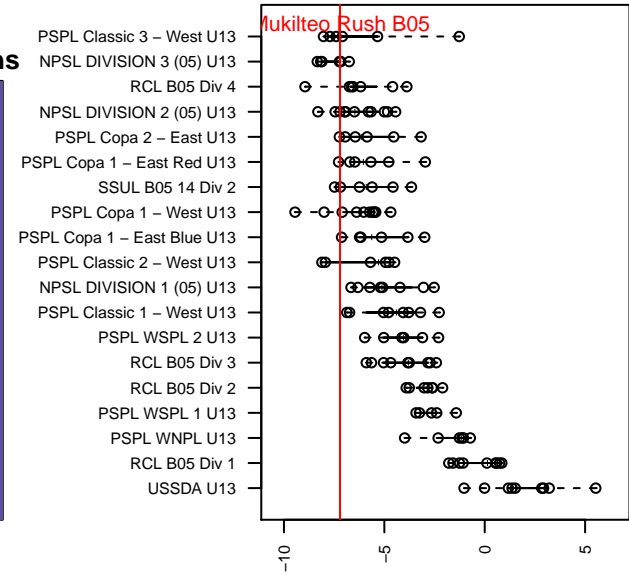

# Mukilteo Rush B05

Mukilteo Youth Soccer Assoc.  
 Mukilteo, WA  
 B05 total strength=568  
 attack=0.63 defense=0.32  
 fall league = NPSL DIVISION 2 (05) U13

alt names used:  
 Rush Select B05 – Perry  
 Rush Select B05 A  
 WA RUSH SELECT B05  
 Rush Select B05 Perry  
 Rush Select B05 A

Venues played:  
 2017 Crossfire Select U13 Silver  
 2017 Xtreme Cup BU13 Silver  
 2017 Summer Slam Division 2 Gold/Silver  
 2017 NPSL DIVISION 2 (05) U13  
 2017 Founders Cup B05 Div A

**Mukilteo Rush B05**  
 Dots are actual minus expected GF (blue circles) and GA (red triangles).  
 Blue line is smoothed change in attack strength. Red is smoothed change in defense strength.

**attack and defense variance (black dot)  
relative to other teams  
and top 10 in region**

**attack and defense rating  
relative to others at age  
and all opponents in last 13 months**

**Performance relative to 13 month average**