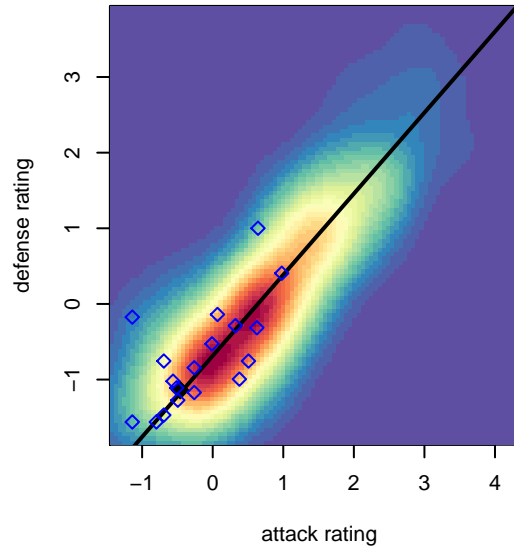

Venues played:  
 2017 Crossfire Select U13 Silver  
 2017 Xtreme Cup BU13 Silver  
 2017 Summer Slam Division 2 Gold/Silver  
 2017 NPSL DIVISION 2 (05) U13  
 2017 Founders Cup B05 Div A

**Mukilteo Rush B05**  
 Dots are actual minus expected GF (blue circles) and GA (red triangles).  
 Blue line is smoothed change in attack strength. Red is smoothed change in defense strength.

**attack and defense variance (black dot)  
relative to other teams  
and top 10 in region**

**attack and defense rating  
relative to others at age  
and all opponents in last 13 months**

**Performance relative to 13 month average**