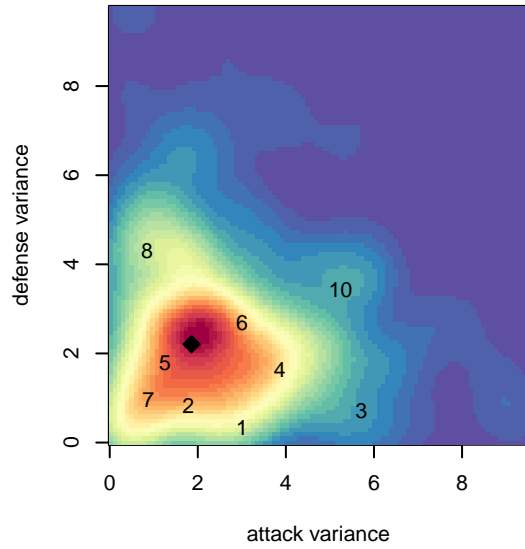

# Mukilteo Rush B05

Mukilteo Youth Soccer Assoc.  
 Mukilteo, WA  
 B05 total strength=568  
 attack=0.63 defense=0.32  
 fall league = NPSL DIVISION 2 (05) U13

alt names used:  
 Rush Select B05 – Perry  
 Rush Select B05 A  
 WA RUSH SELECT B05  
 Rush Select B05 Perry  
 Rush Select B05 A

Venues played:  
 2017 Crossfire Select U13 Silver  
 2017 Xtreme Cup BU13 Silver  
 2017 Summer Slam Division 2 Gold/Silver  
 2017 NPSL DIVISION 2 (05) U13  
 2017 Founders Cup B05 Div A

**Mukilteo Rush B05**  
 Dots are actual minus expected GF (blue circles) and GA (red triangles).  
 Blue line is smoothed change in attack strength. Red is smoothed change in defense strength.

**attack and defense variance (black dot)  
relative to other teams  
and top 10 in region**

**attack and defense rating  
relative to others at age  
and all opponents in last 13 months**

**Performance relative to 13 month average**