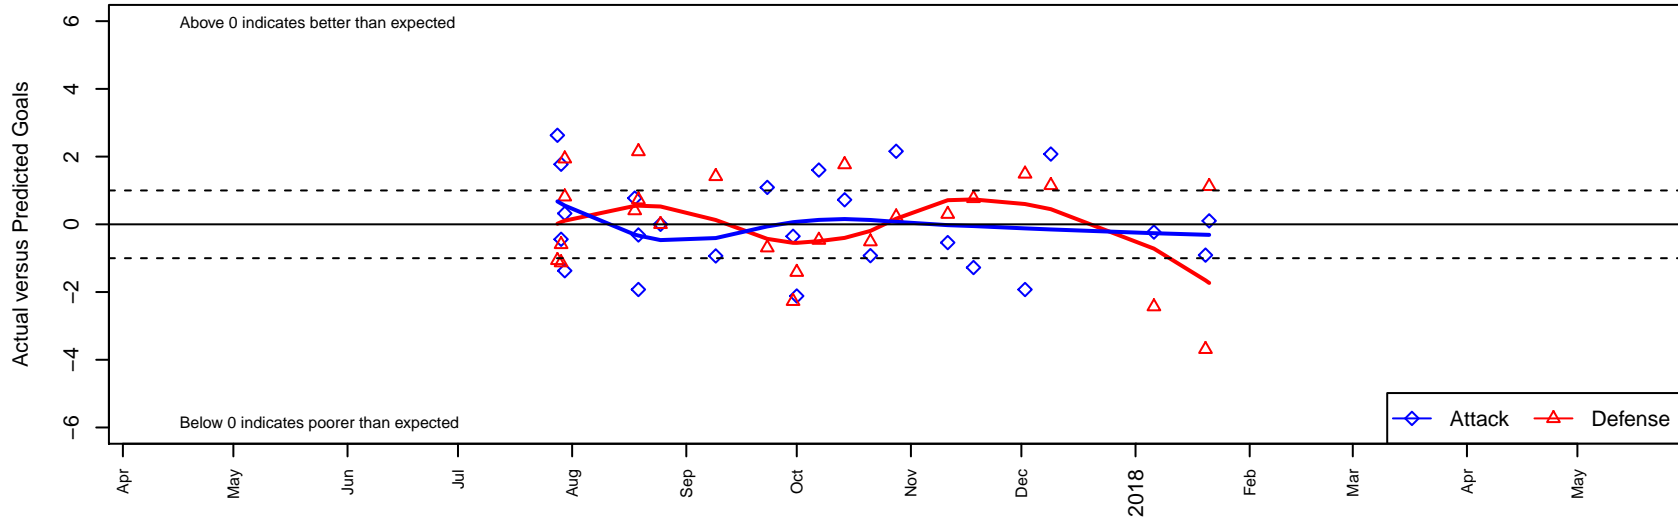

# Mukilteo Rush B05

Mukilteo Youth Soccer Assoc.  
 Mukilteo, WA  
 B05 total strength=568  
 attack=0.63 defense=0.32  
 fall league = NPSL DIVISION 2 (05) U13

alt names used:  
 Rush Select B05 – Perry  
 Rush Select B05 A  
 WA RUSH SELECT B05  
 Rush Select B05 Perry  
 Rush Select B05 A

Venues played:  
 2017 Crossfire Select U13 Silver  
 2017 Xtreme Cup BU13 Silver  
 2017 Summer Slam Division 2 Gold/Silver  
 2017 NPSL DIVISION 2 (05) U13  
 2017 Founders Cup B05 Div A

**Mukilteo Rush B05**  
 Dots are actual minus expected GF (blue circles) and GA (red triangles).  
 Blue line is smoothed change in attack strength. Red is smoothed change in defense strength.

**attack and defense variance (black dot)  
relative to other teams  
and top 10 in region**

**attack and defense rating  
relative to others at age  
and all opponents in last 13 months**

**Performance relative to 13 month average**