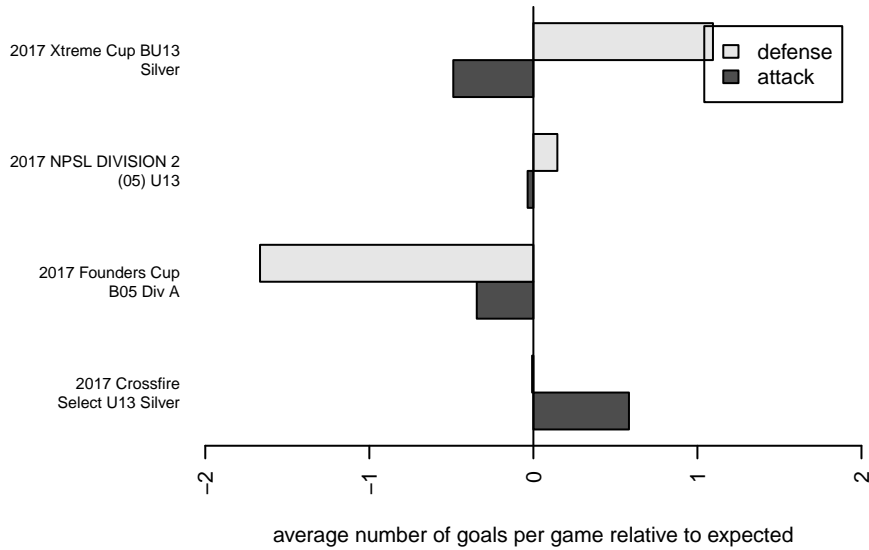

# Mukilteo Rush B05

Mukilteo Youth Soccer Assoc.  
 Mukilteo, WA  
 B05 total strength=568  
 attack=0.63 defense=0.32  
 fall league = NPSL DIVISION 2 (05) U13

alt names used:  
 Rush Select B05 – Perry  
 Rush Select B05 A  
 WA RUSH SELECT B05  
 Rush Select B05 Perry  
 Rush Select B05 A

Venues played:  
 2017 Crossfire Select U13 Silver  
 2017 Xtreme Cup BU13 Silver  
 2017 Summer Slam Division 2 Gold/Silver  
 2017 NPSL DIVISION 2 (05) U13  
 2017 Founders Cup B05 Div A

**Mukilteo Rush B05**  
 Dots are actual minus expected GF (blue circles) and GA (red triangles).  
 Blue line is smoothed change in attack strength. Red is smoothed change in defense strength.

**attack and defense variance (black dot)  
relative to other teams  
and top 10 in region**

**attack and defense rating  
relative to others at age  
and all opponents in last 13 months**

**Performance relative to 13 month average**