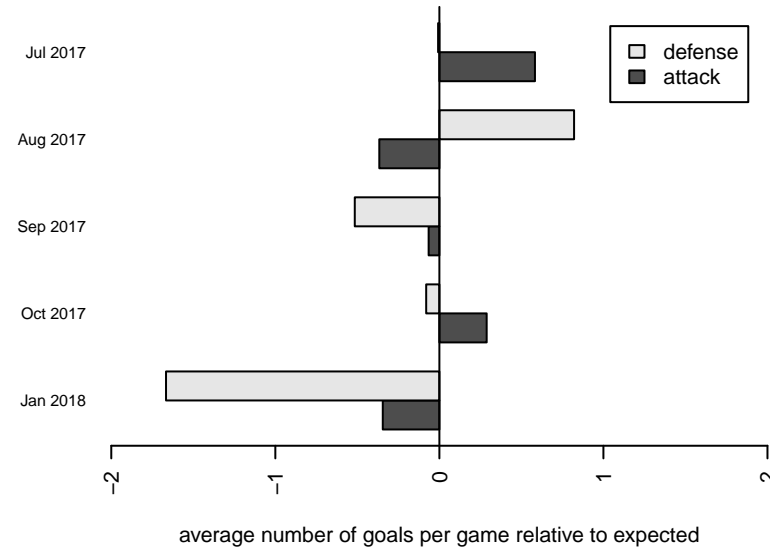

Performance relative to 13 month average